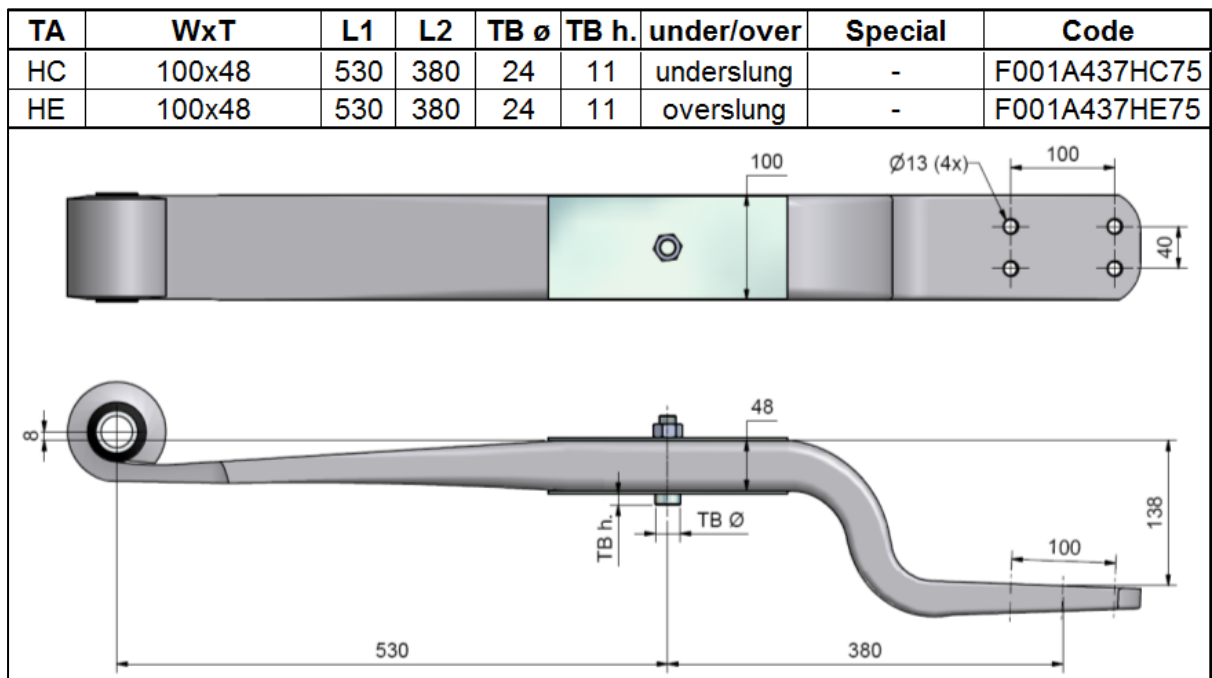

HC Spring – Granning Part Number 31604

HE Spring – Granning Part Number 31622