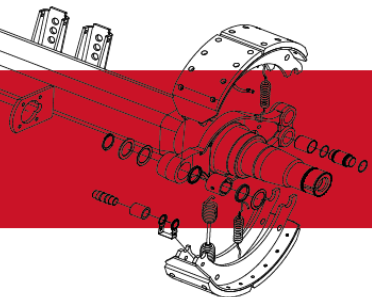

Air Suspension Component Identification

- **Suspension Hangers**
- **Suspension Springs**
- **Suspension Airbags**
- **Suspension Shock Absorbers**
- **Suspension U bolts**
- **Suspension Clip Plates**
- **Suspension Axle Seats**
- **Airbag offset plates**
- **Suspension bolts**
- **Lift Axle options**

RIGHTHAND HANGER SHOWN
40mm SHOCK ABSORBER BOSS INDICATES SIDE

Dim B (mm)	Granning Left Hanger	Granning Right Hanger
160	12457	12458
210	12455	12456
217	12873	12874
250	12453	12454

Dim A (mm)	Granning Part Number	Left And Right Hanger	Where used
455	12220	No	PTS 49-85
395	12219	No	PTS 43-85
345	12218	No	PTS 38-85
305	12217	No	PTS 34-85