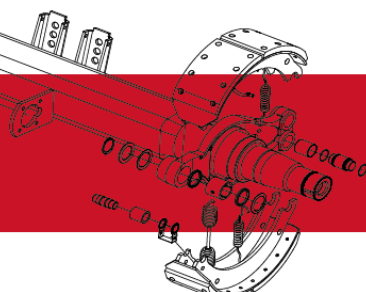

CD Spring – Granning Part Number 31675

CJ Spring – Granning Part Number 31708