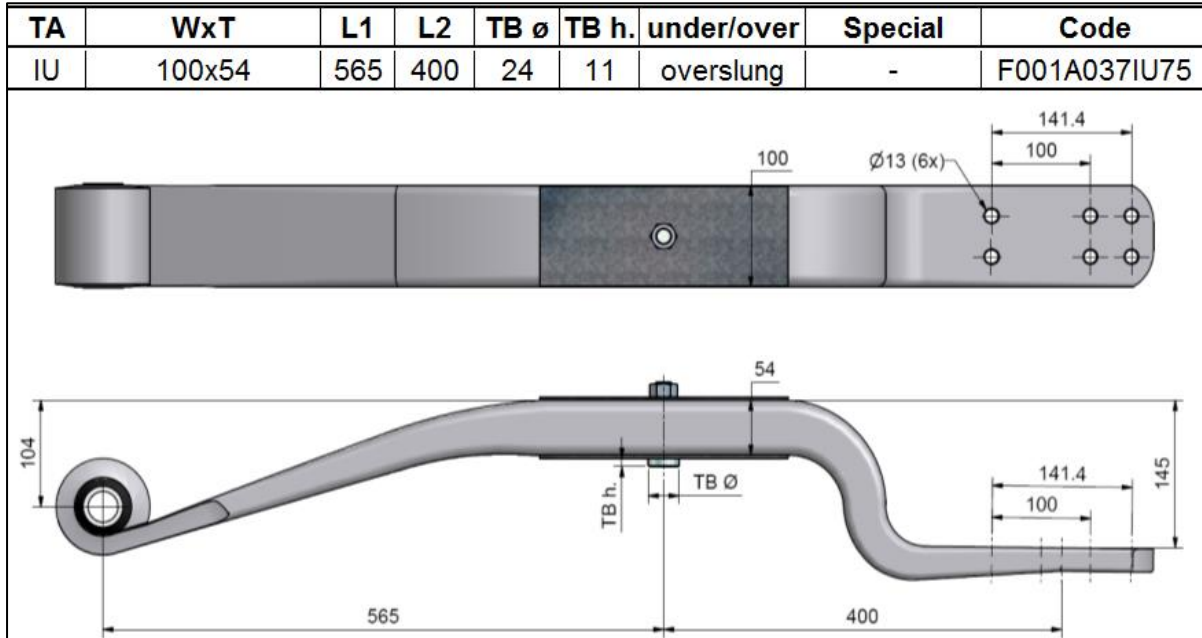

IU Spring – Granning Part Number 31710