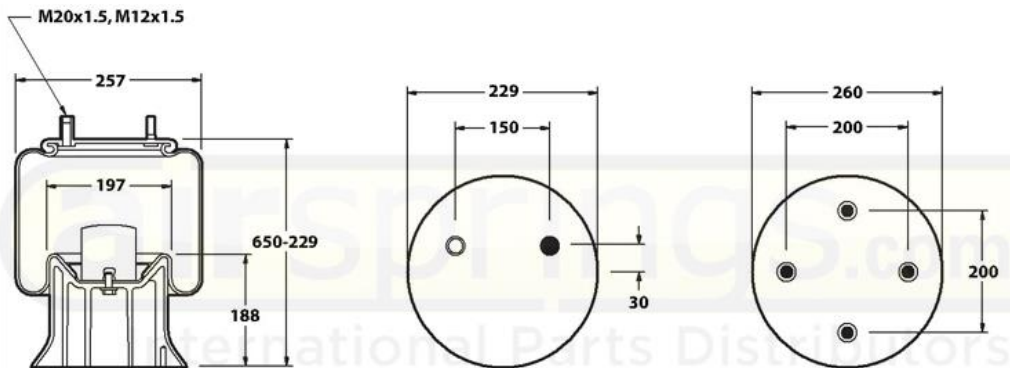

Air Suspension Air Bags

Granning Air Springs

Granning Air bag 16015G

Granning Air bag 16120F

15699F