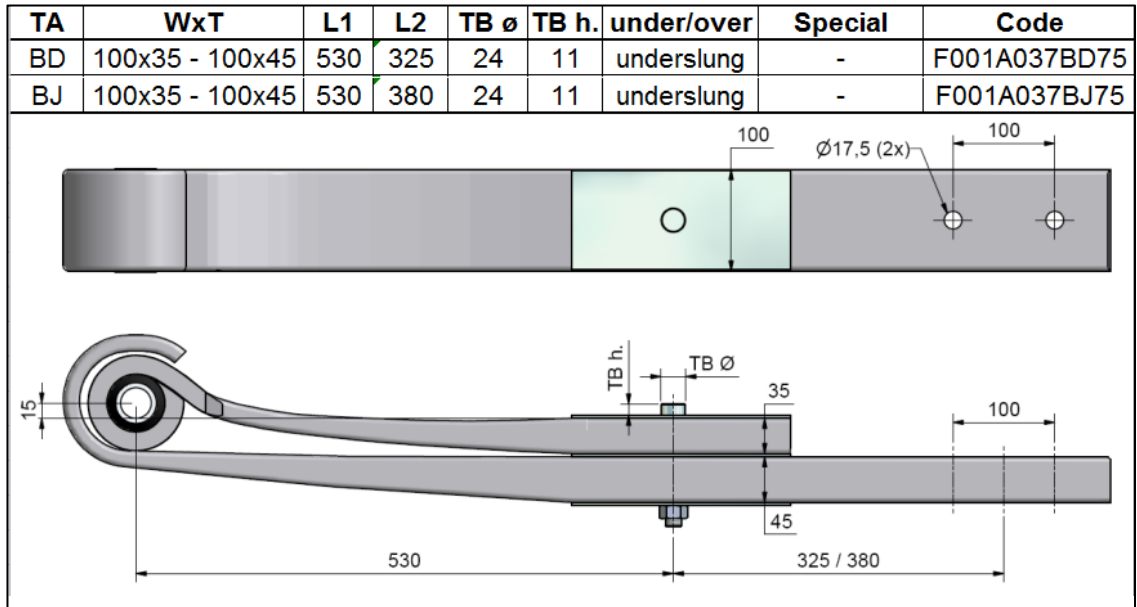

BD Spring – Granning Part Number 31700

BJ Spring – Granning Part Number 31651