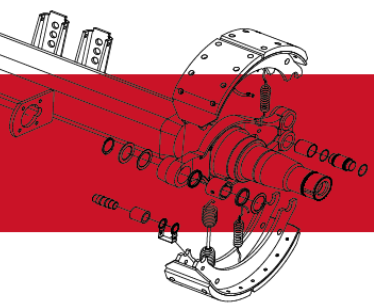

- 31601 axle seat
- 31737 heavy duty option available for applications over 10Tonne

12845 axle seat with diameter = 20.5mm
13103 axle seat with diameter = 24mm

13527 axle seat

31602 – Clip Plate Left hand (Shown Above)
31603 – Clip Plate (Right hand)