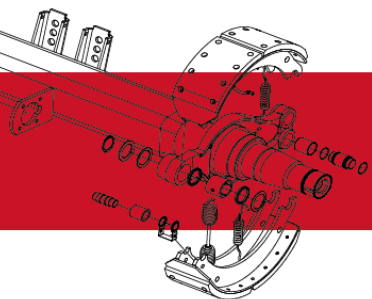

GE Spring – Granning Part Number 31695

CD Spring – Granning Part Number 31675

CJ Spring – Granning Part Number 31708

CF Spring – Granning Part Number 31664

CE Spring – Granning Part Number 31704

EN Spring – Granning Part Number 31666