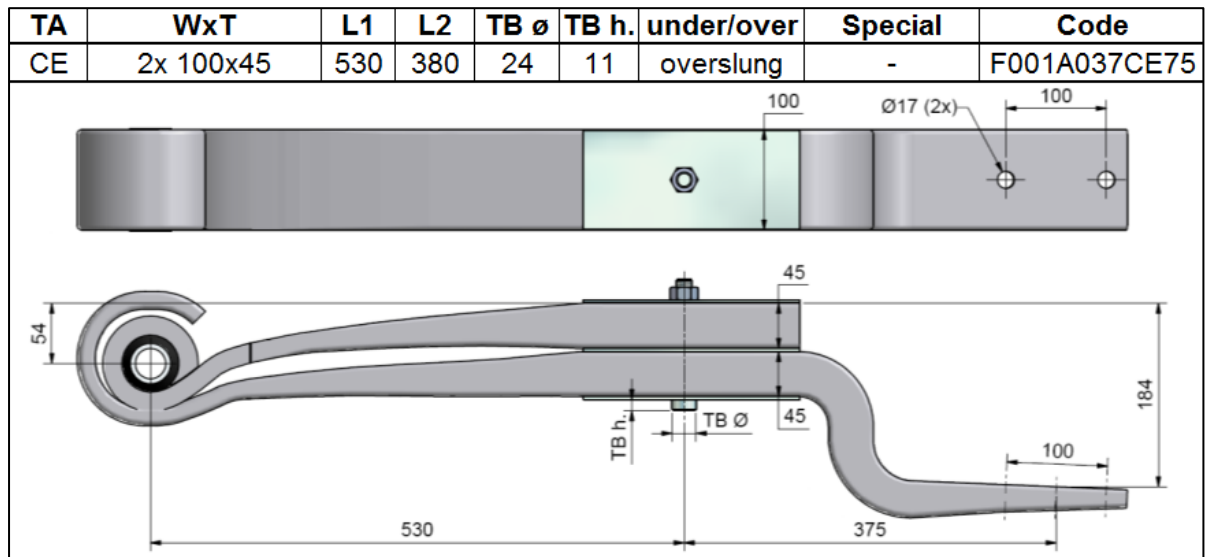

CE Spring – Granning Part Number 31704