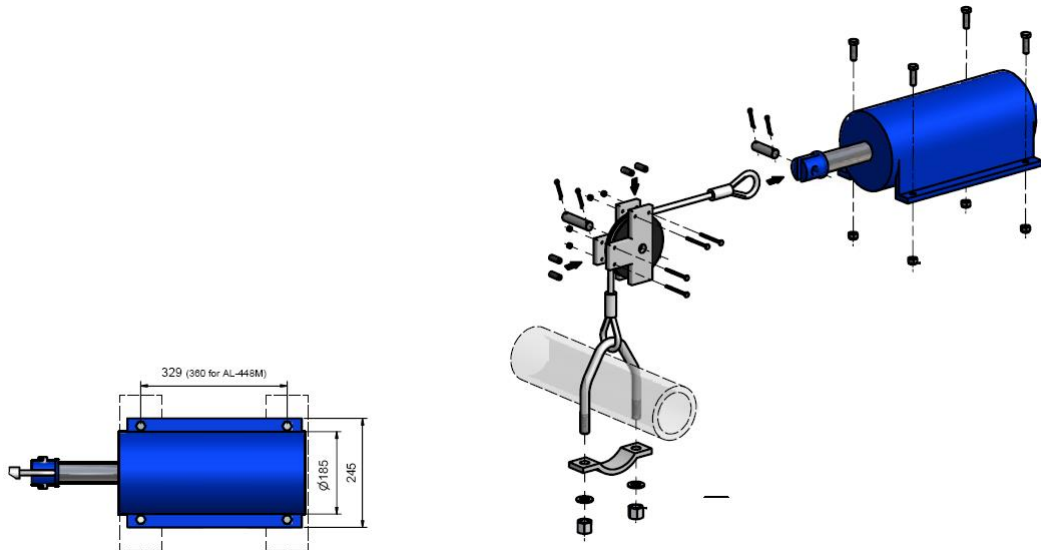

Lift axle options

12750 Piston Lift