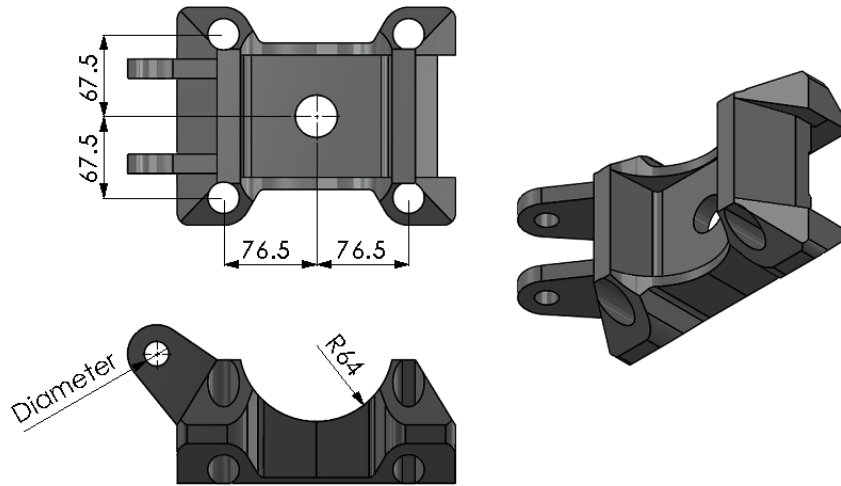

Part Number	Length (mm)	Thread Length (mm)	Thread Size
31720	275	65	M22x1.5
31721	302	75	M22x1.5
31722	312	75	M22x1.5
31730	342	75	M22x1.5
31605	270	74	M24x2
31630	295	74	M24x2
31646	320	74	M24x2
31659	350	80	M24x2
13033A	304.5	150	M24x2
13032A	334.5	90	M24x2
13144	313.5	80	M24x2
13145	280.5	80	M24x2

31642 Pedestal L=42mm (Total 50mm)
31643 Pedestal L=22mm (Total 30mm)

31668 Pedestal L=22mm (Total 30mm)
31620 Pedestal L=42mm (Total 50mm)
31694 Pedestal L=92mm (Total 100mm)

- 12163 Pedestal L=40mm
- 12164 Pedestal L=80mm
- 12165 Pedestal L=130mm

- 31601 axle seat
- 31737 heavy duty option available for applications over 10Tonne

12845 axle seat with diameter = 20.5mm
13103 axle seat with diameter = 24mm

13527 axle seat

31602 – Clip Plate Left hand (Shown Above)
31603 – Clip Plate (Right hand)