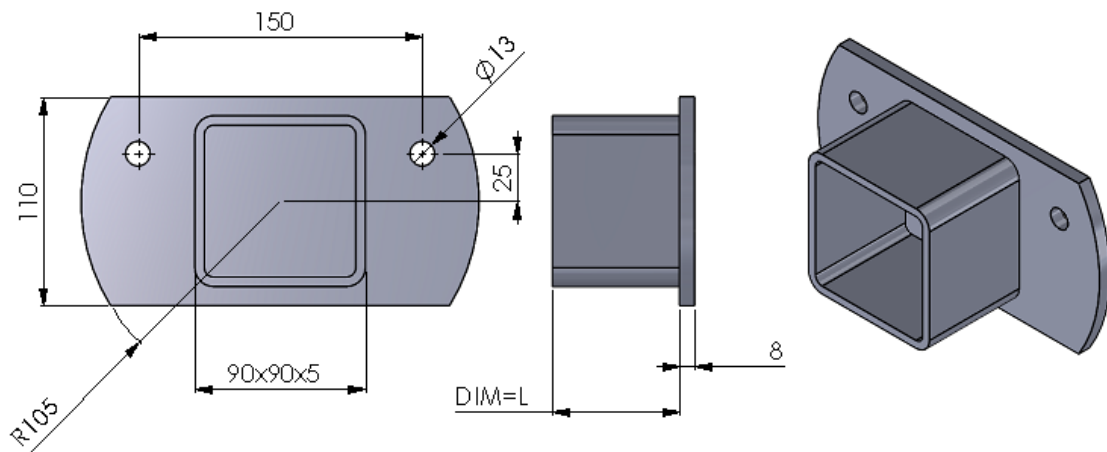

31668 Pedestal L=22mm (Total 30mm)
31620 Pedestal L=42mm (Total 50mm)
31694 Pedestal L=92mm (Total 100mm)