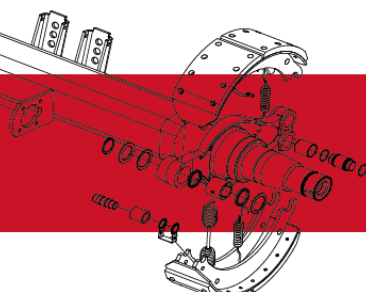

Granning hanger 13040 left hanger shown above, 13041 right hanger. Shock absorber boss indicates the handed side.

Air Suspension Springs

Weweler Air Springs

BG Spring – Granning Part Number 31660

TA	WxT	L1	L2	TB $\varnothing$	TB h.	under/over	Special	Code
BG	100x35 - 100x45	530	(385)	24	11	underslung	NTB	F172A037BG75