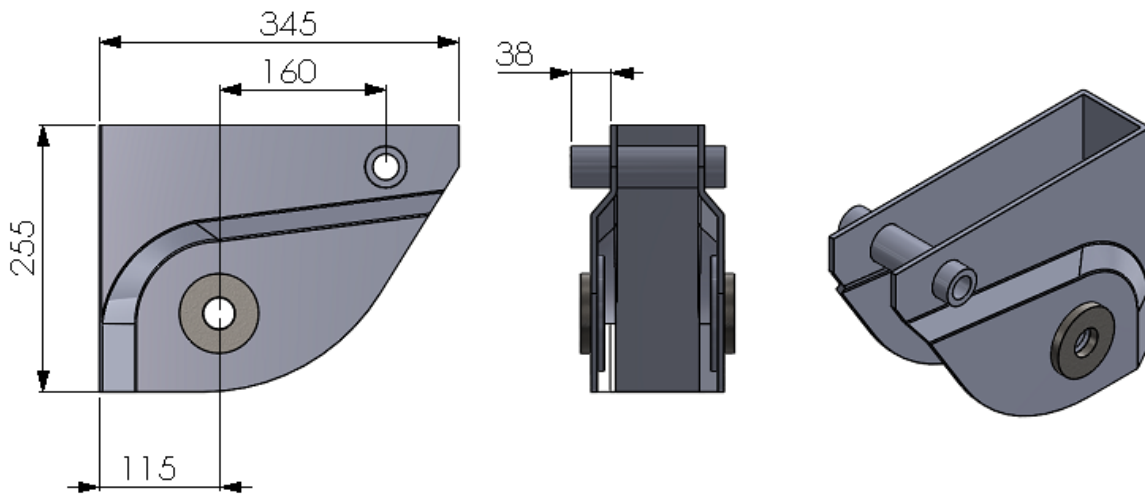

Granning hanger 13040 left hanger shown above, 13041 right hanger. Shock absorber boss indicates the handed side.

Air Suspension Springs

Weweler Air Springs

BG Spring – Granning Part Number 31660

TA	WxT	L1	L2	TB $\varnothing$	TB h.	under/over	Special	Code
BG	100x35 - 100x45	530	(385)	24	11	underslung	NTB	F172A037BG75