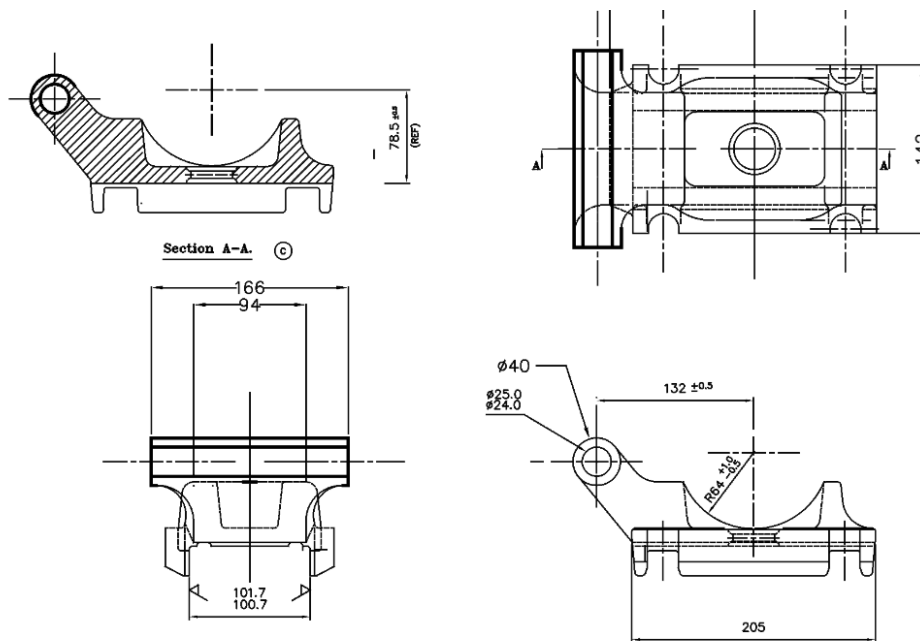

RIGHTHAND HANGER SHOWN
40mm SHOCK ABSORBER BOSS INDICATES SIDE

Dim B (mm)	Granning Left Hanger	Granning Right Hanger
160	12457	12458
210	12455	12456
217	12873	12874
250	12453	12454

Dim A (mm)	Granning Part Number	Left And Right Hanger	Where used
455	12220	No	PTS 49-85
395	12219	No	PTS 43-85
345	12218	No	PTS 38-85
305	12217	No	PTS 34-85

Part Number	Length (mm)	Thread Length (mm)	Thread Size
31720	275	65	M22x1.5
31721	302	75	M22x1.5
31722	312	75	M22x1.5
31730	342	75	M22x1.5
31605	270	74	M24x2
31630	295	74	M24x2
31646	320	74	M24x2
31659	350	80	M24x2
13033A	304.5	150	M24x2
13032A	334.5	90	M24x2
13144	313.5	80	M24x2
13145	280.5	80	M24x2

31642 Pedestal L=42mm (Total 50mm)
31643 Pedestal L=22mm (Total 30mm)

31668 Pedestal L=22mm (Total 30mm)
31620 Pedestal L=42mm (Total 50mm)
31694 Pedestal L=92mm (Total 100mm)

- 12163 Pedestal L=40mm
- 12164 Pedestal L=80mm
- 12165 Pedestal L=130mm

- 31601 axle seat
- 31737 heavy duty option available for applications over 10Tonne

12845 axle seat with diameter = 20.5mm
13103 axle seat with diameter = 24mm

13527 axle seat

31602 – Clip Plate Left hand (Shown Above)
31603 – Clip Plate (Right hand)