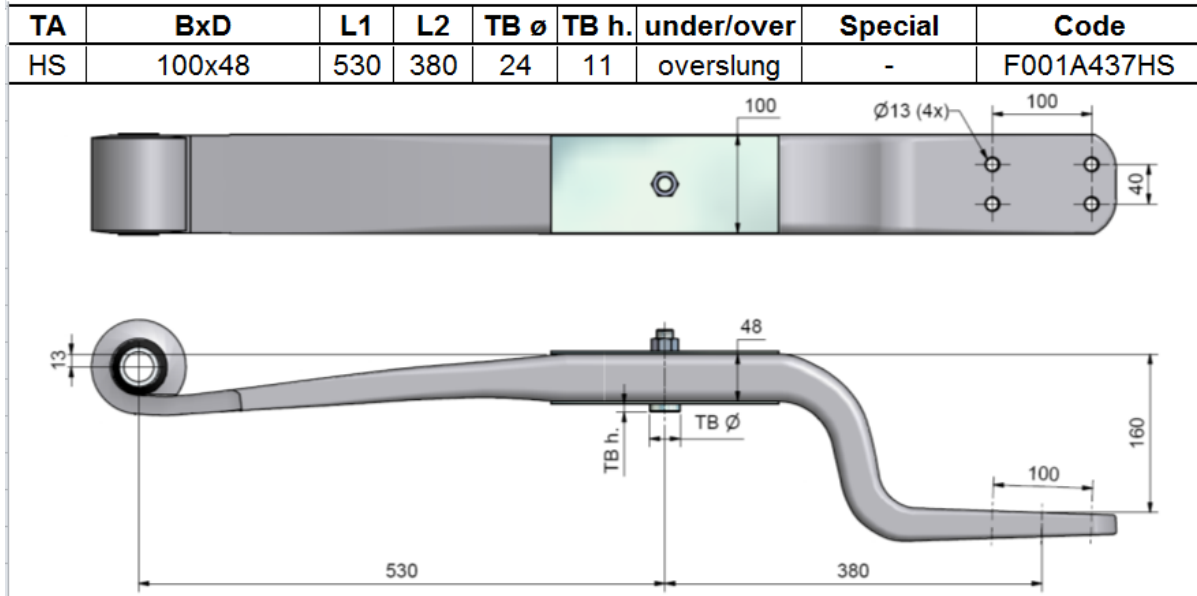

HS Spring – Granning Part Number 31706