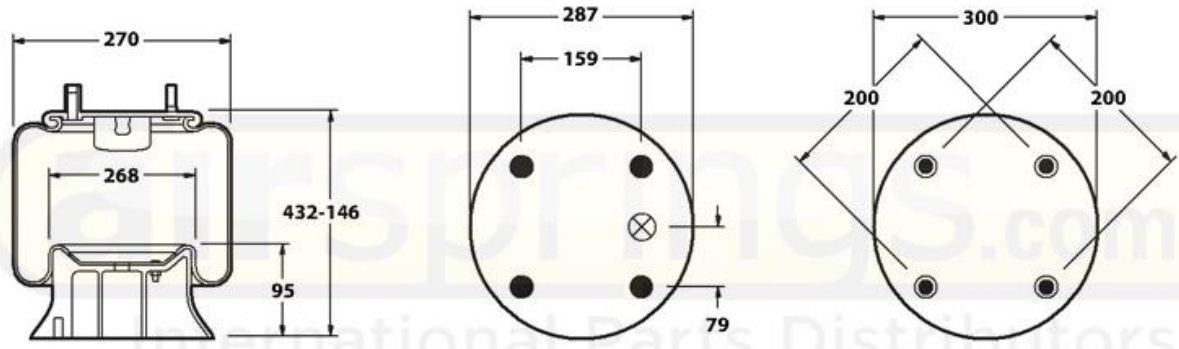

Air Suspension Air Bags

Granning Air Springs

Granning Air bag 16015G