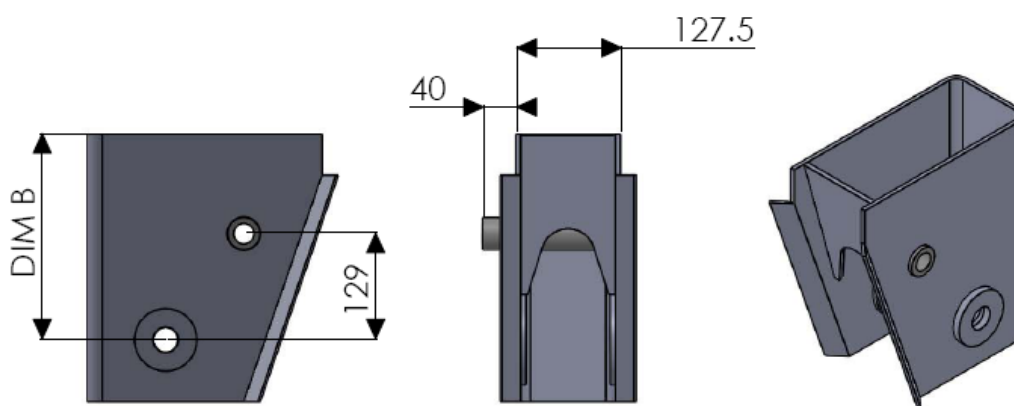

Air Suspension Component Identification

- **Suspension Hangers**
- **Suspension Springs**
- **Suspension Airbags**
- **Suspension Shock Absorbers**
- **Suspension U bolts**
- **Suspension Clip Plates**
- **Suspension Axle Seats**
- **Airbag offset plates**
- **Suspension bolts**
- **Lift Axle options**

RIGHTHAND HANGER SHOWN
40mm SHOCK ABSORBER BOSS INDICATES SIDE

Dim B (mm)	Granning Left Hanger	Granning Right Hanger
160	12457	12458
210	12455	12456
217	12873	12874
250	12453	12454

Dim A (mm)	Granning Part Number	Left And Right Hanger	Where used
455	12220	No	PTS 49-85
395	12219	No	PTS 43-85
345	12218	No	PTS 38-85
305	12217	No	PTS 34-85