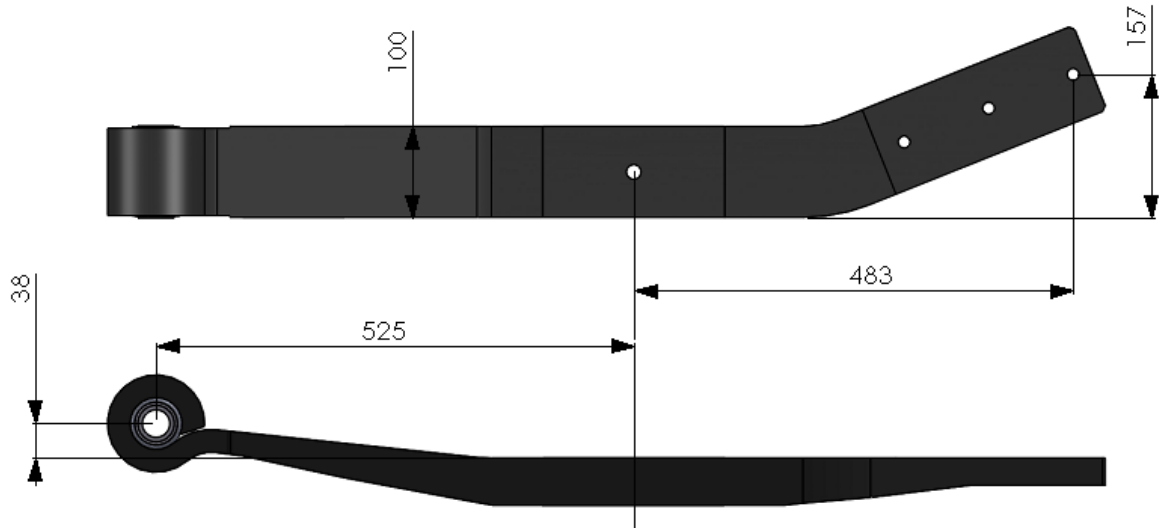

Granning Part Number 11380A shown below, 11381A opposite hand