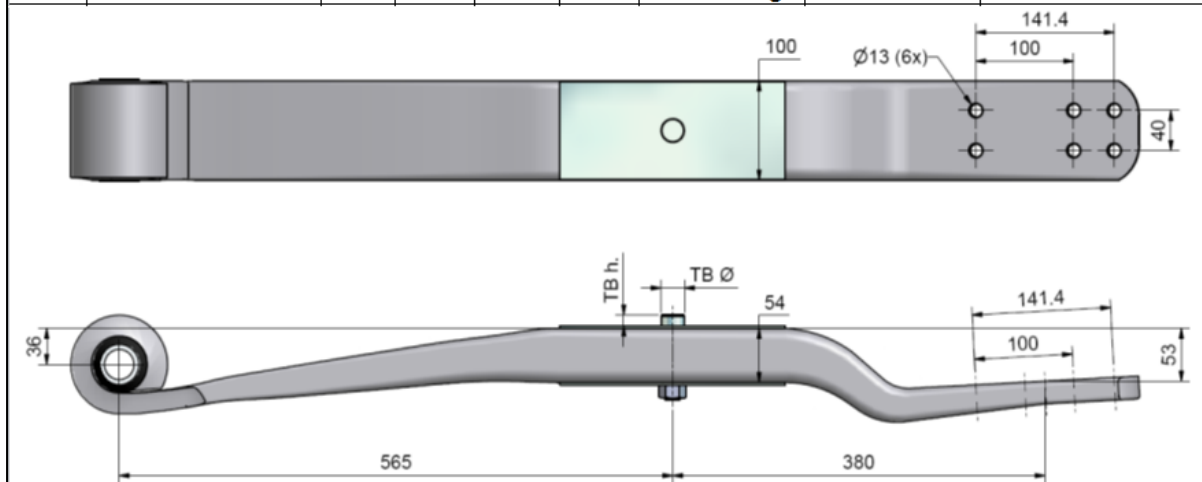

EB Spring – Granning Part Number 31626

EC Spring – Granning Part Number 31627

TA	WxT	L1	L2	TB $\varnothing$	TB h.	under/over	Special	Code
EB	100x54	565	380	24	11	underslung	-	F001A037EB75
EC	100x54	565	380	24	11	overslung	-	F001A037EC75