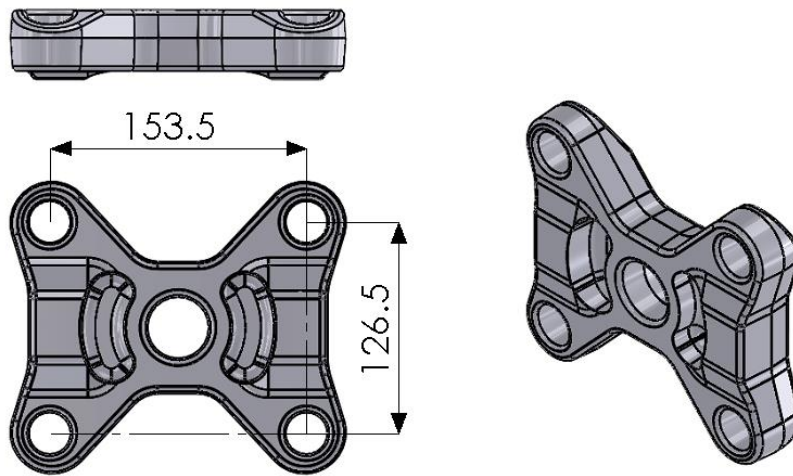

Part Number	Length (mm)	Thread Length (mm)	Thread Size
31720	275	65	M22x1.5
31721	302	75	M22x1.5
31722	312	75	M22x1.5
31730	342	75	M22x1.5
31605	270	74	M24x2
31630	295	74	M24x2
31646	320	74	M24x2
31659	350	80	M24x2
13033A	304.5	150	M24x2
13032A	334.5	90	M24x2
13144	313.5	80	M24x2
13145	280.5	80	M24x2

31642 Pedestal L=42mm (Total 50mm)
31643 Pedestal L=22mm (Total 30mm)

31668 Pedestal L=22mm (Total 30mm)
31620 Pedestal L=42mm (Total 50mm)
31694 Pedestal L=92mm (Total 100mm)

- 12163 Pedestal L=40mm
- 12164 Pedestal L=80mm
- 12165 Pedestal L=130mm

- 31601 axle seat
- 31737 heavy duty option available for applications over 10Tonne

12845 axle seat with diameter = 20.5mm
13103 axle seat with diameter = 24mm

13527 axle seat

31602 – Clip Plate Left hand (Shown Above)
31603 – Clip Plate (Right hand)