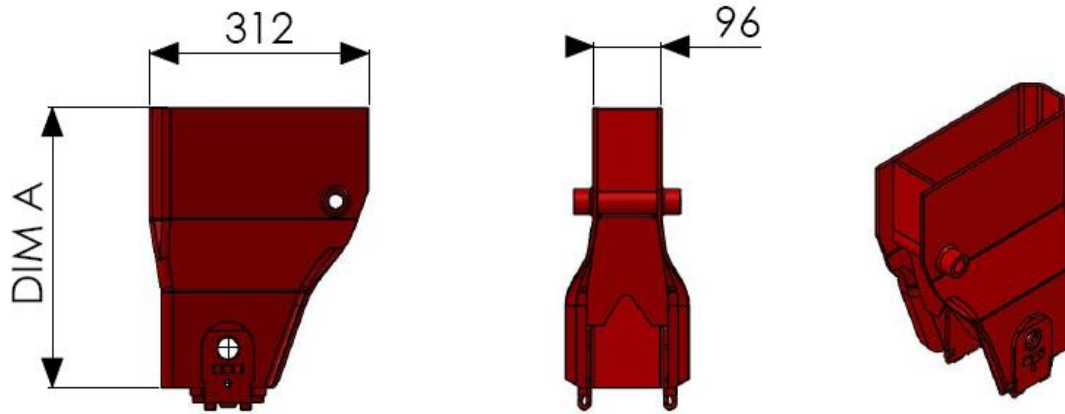

Air Suspension Component Identification

- **Suspension Hangers**
- **Suspension Springs**
- **Suspension Airbags**
- **Suspension Shock Absorbers**
- **Suspension U bolts**
- **Suspension Clip Plates**
- **Suspension Axle Seats**
- **Airbag offset plates**
- **Suspension bolts**
- **Lift Axle options**

Air Suspension Hangers

Weweler Air Suspension Hangers

Granning Part Number	Dim A (mm)	Left and Right Hanger
31600	290	No
31625	310	No
31639	335	No
31640	360	No
31641	390	No
31654	410	No
31701	435	No

Granning Air Suspension Hangers PTL Range

RIGHTHAND HANGER SHOWN
40mm SHOCK ABSORBER BOSS INDICATES SIDE

Dim B (mm)	Granning Left Hanger	Granning Right Hanger
160	12457	12458
210	12455	12456
217	12873	12874
250	12453	12454

Dim A (mm)	Granning Part Number	Left And Right Hanger	Where used
455	12220	No	PTS 49-85
395	12219	No	PTS 43-85
345	12218	No	PTS 38-85
305	12217	No	PTS 34-85