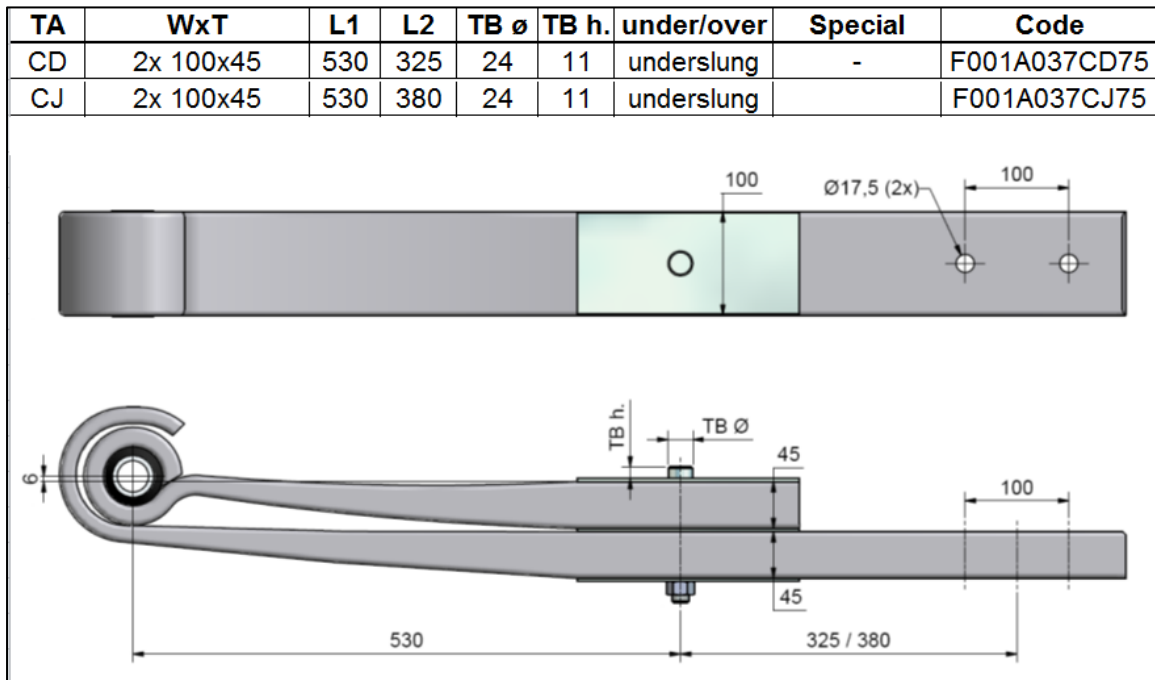

CD Spring – Granning Part Number 31675

CJ Spring – Granning Part Number 31708