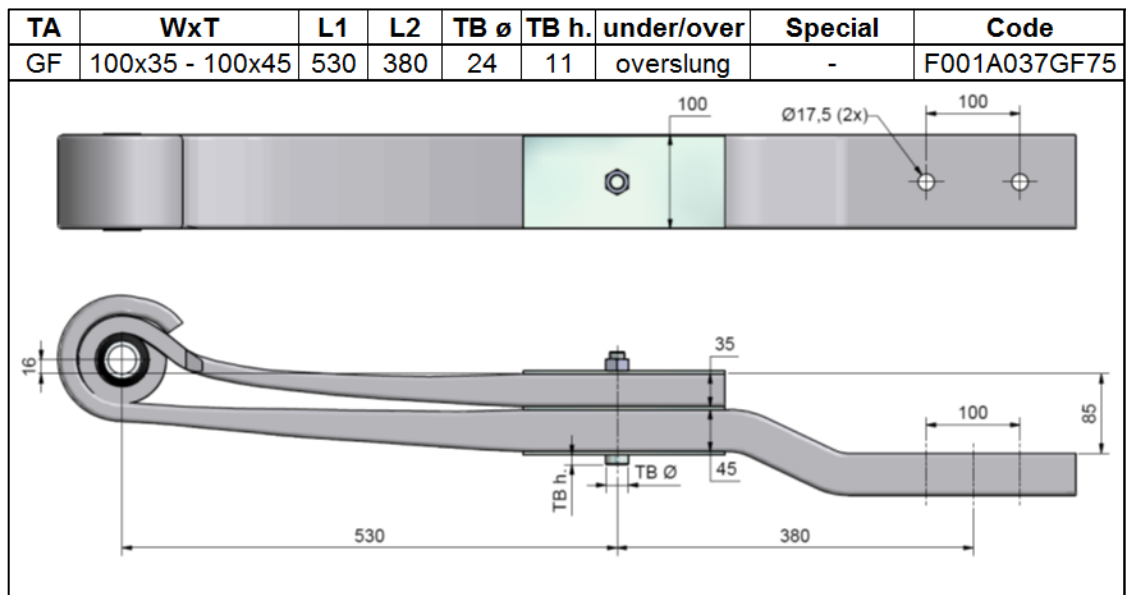

TA	WxT	L1	L2	TB \varnothing	TB h.	under/over	Special	Code
BG	100x35 - 100x45	530	(385)	24	11	underslung	NTB	F172A037BG75

BD Spring – Granning Part Number 31700

BJ Spring – Granning Part Number 31651

GF Spring – Granning Part Number 31652