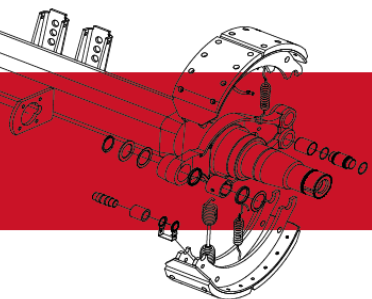

Air Suspension Component Identification

- **Suspension Hangers**
- **Suspension Springs**
- **Suspension Airbags**
- **Suspension Shock Absorbers**
- **Suspension U bolts**
- **Suspension Clip Plates**
- **Suspension Axle Seats**
- **Airbag offset plates**
- **Suspension bolts**
- **Lift Axle options**

Air Suspension Hangers

Weweler Air Suspension Hangers

Granning Part Number	Dim A (mm)	Left and Right Hanger
31600	290	No
31625	310	No
31639	335	No
31640	360	No
31641	390	No
31654	410	No
31701	435	No

Granning Air Suspension Hangers PTL Range

RIGHTHAND HANGER SHOWN
40mm SHOCK ABSORBER BOSS INDICATES SIDE

Dim B (mm)	Granning Left Hanger	Granning Right Hanger
160	12457	12458
210	12455	12456
217	12873	12874
250	12453	12454

Dim A (mm)	Granning Part Number	Left And Right Hanger	Where used
455	12220	No	PTS 49-85
395	12219	No	PTS 43-85
345	12218	No	PTS 38-85
305	12217	No	PTS 34-85