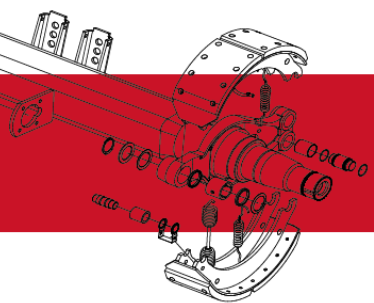

31522 midlift kit