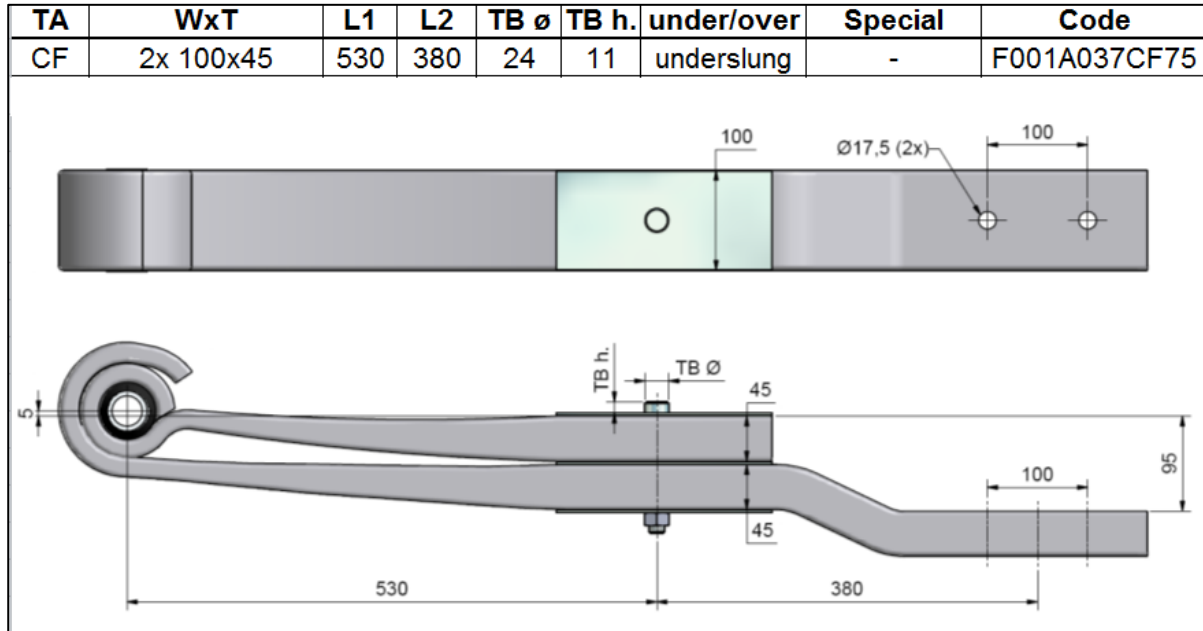

CF Spring – Granning Part Number 31664