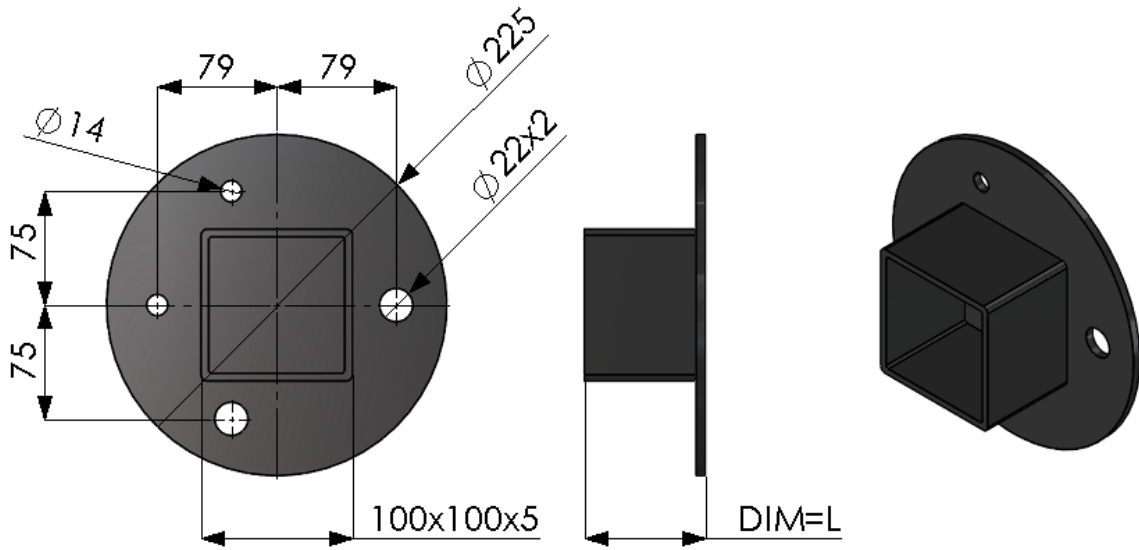

- 12163 Pedestal L=40mm
- 12164 Pedestal L=80mm
- 12165 Pedestal L=130mm

- 31601 axle seat
- 31737 heavy duty option available for applications over 10Tonne