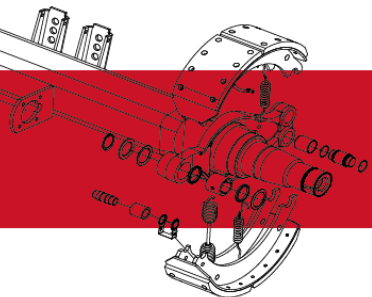

EB Spring – Granning Part Number 31626

EC Spring – Granning Part Number 31627

TA	WxT	L1	L2	TB $\varnothing$	TB h.	under/over	Special	Code
EB	100x54	565	380	24	11	underslung	-	F001A037EB75
EC	100x54	565	380	24	11	overslung	-	F001A037EC75