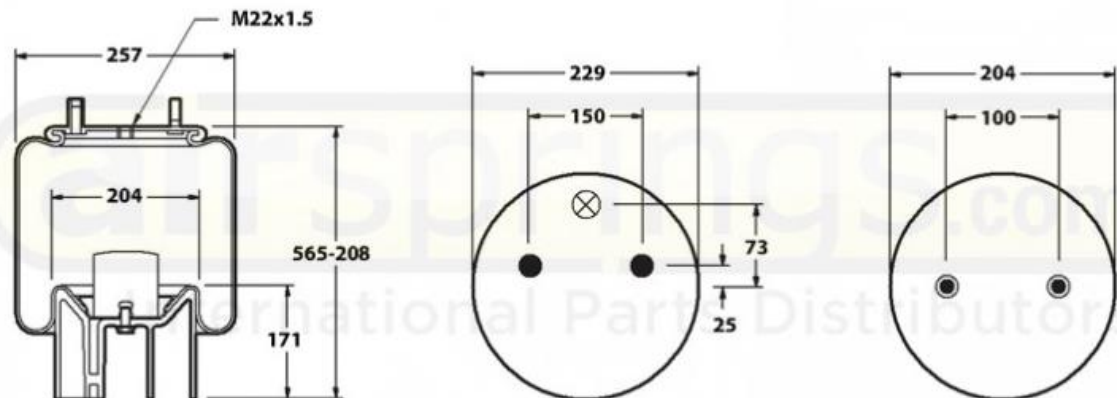

Weweler Air Springs

Granning Air bag 31609 – 1T15MPW-7-EURO – W01-M58-6297