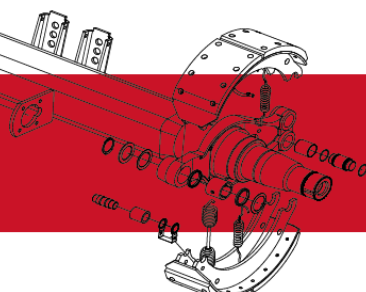

DG Spring – Granning Part Number 31697