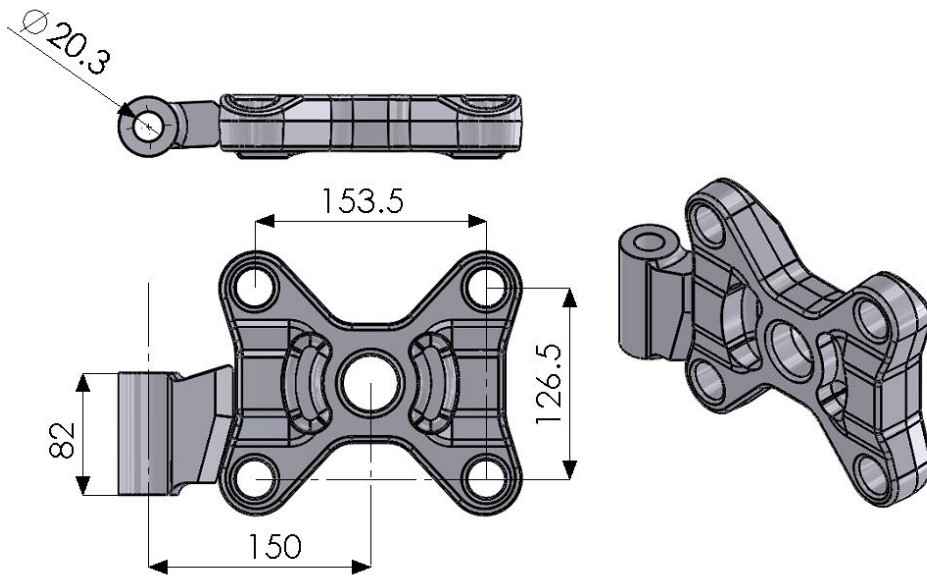

Part Number	Length (mm)	Thread Length (mm)	Thread Size
31720	275	65	M22x1.5
31721	302	75	M22x1.5
31722	312	75	M22x1.5
31730	342	75	M22x1.5
31605	270	74	M24x2
31630	295	74	M24x2
31646	320	74	M24x2
31659	350	80	M24x2
13033A	304.5	150	M24x2
13032A	334.5	90	M24x2
13144	313.5	80	M24x2
13145	280.5	80	M24x2

31642 Pedestal L=42mm (Total 50mm)
31643 Pedestal L=22mm (Total 30mm)

31668 Pedestal L=22mm (Total 30mm)
31620 Pedestal L=42mm (Total 50mm)
31694 Pedestal L=92mm (Total 100mm)

- 12163 Pedestal L=40mm
- 12164 Pedestal L=80mm
- 12165 Pedestal L=130mm

- 31601 axle seat
- 31737 heavy duty option available for applications over 10Tonne

12845 axle seat with diameter = 20.5mm
13103 axle seat with diameter = 24mm

13527 axle seat

31602 – Clip Plate Left hand (Shown Above)
31603 – Clip Plate (Right hand)