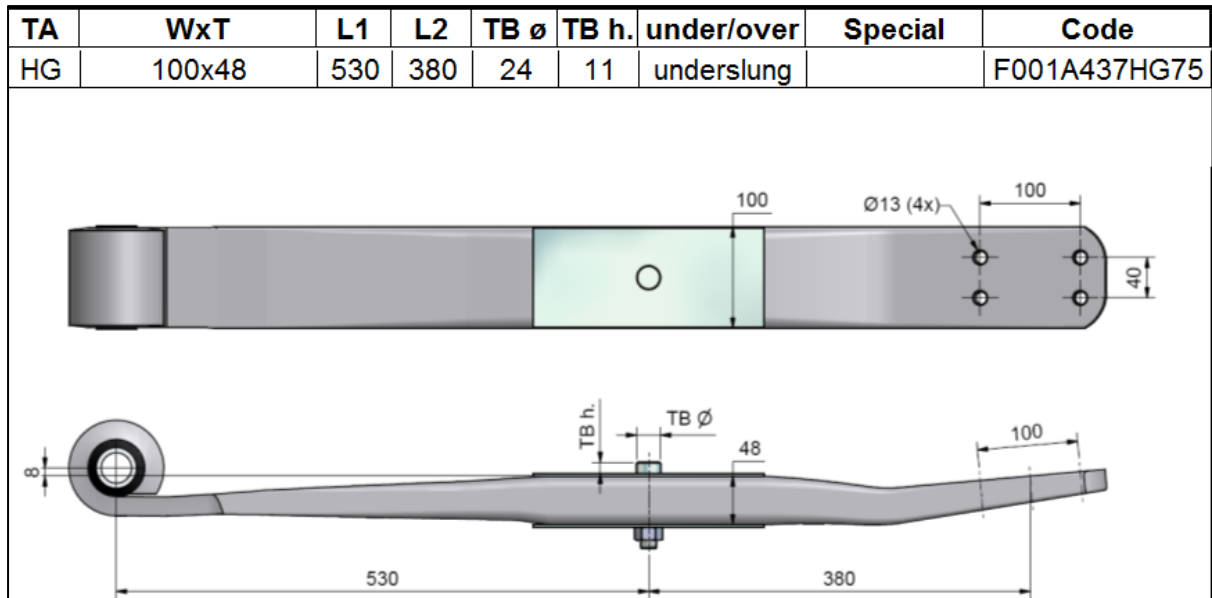

HG Spring – Granning Part Number 31657