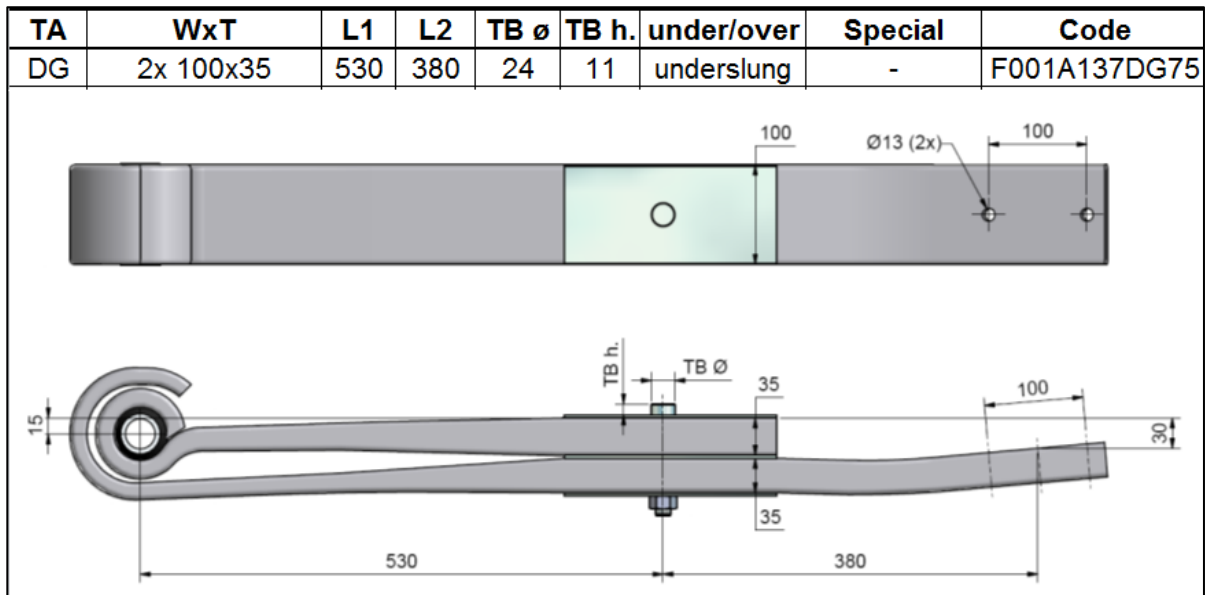

DG Spring – Granning Part Number 31697