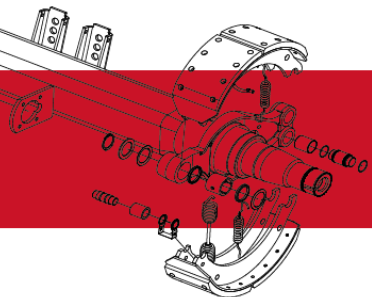

TA	WxT	L1	L2	TB \varnothing	TB h.	under/over	Special	Code
BG	100x35 - 100x45	530	(385)	24	11	underslung	NTB	F172A037BG75

BD Spring – Granning Part Number 31700

BJ Spring – Granning Part Number 31651

GF Spring – Granning Part Number 31652