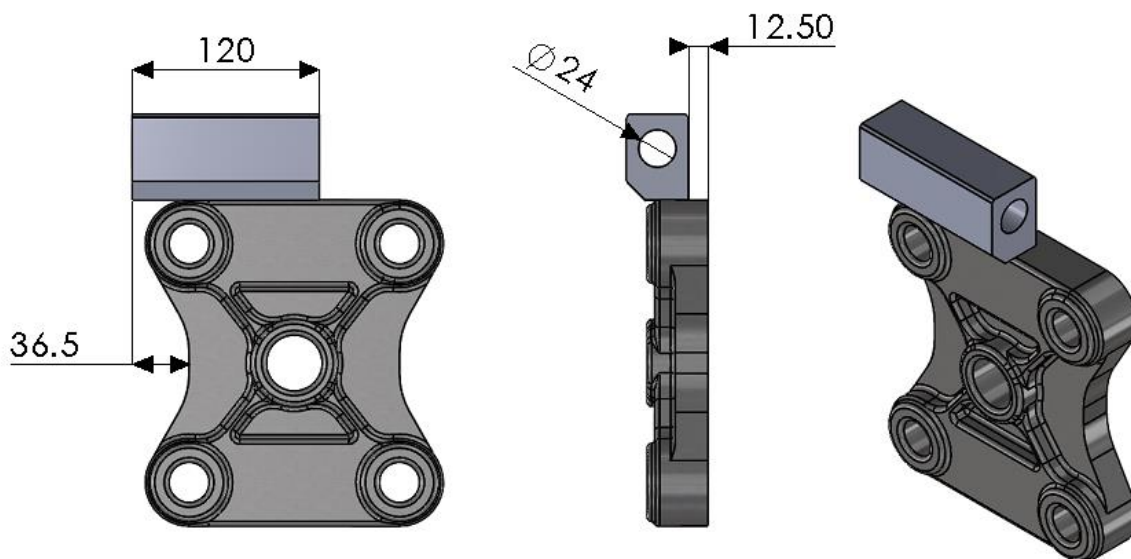

13034 shown, 13035 opposite