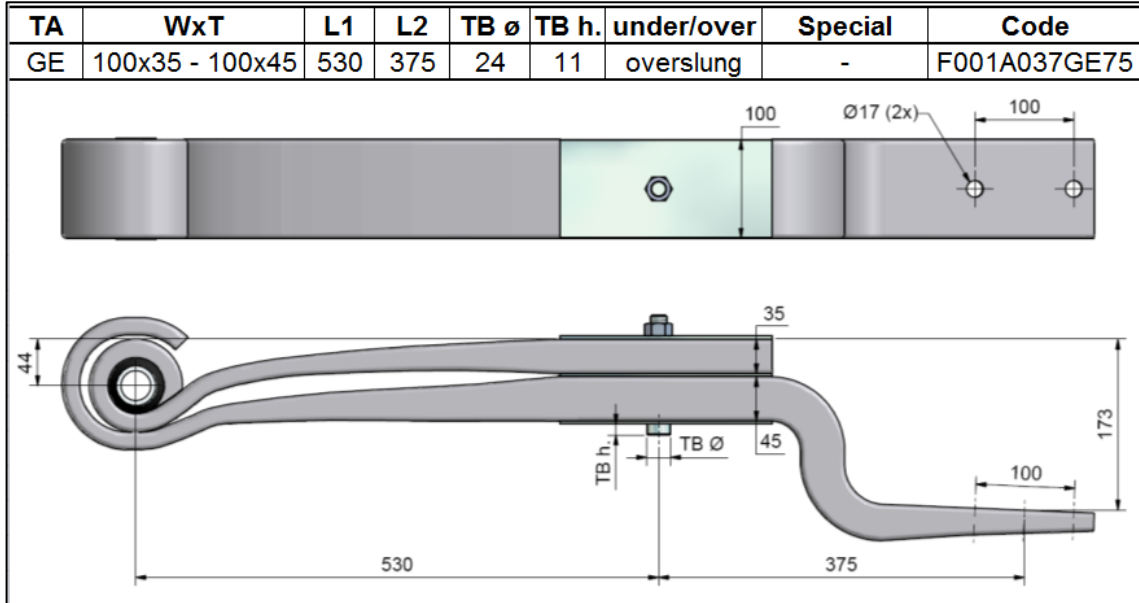

GE Spring – Granning Part Number 31695