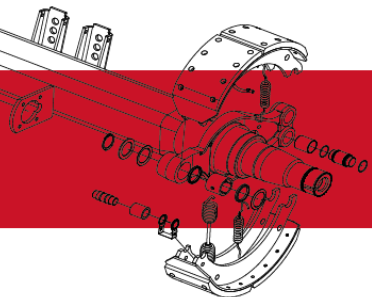

Dim B (mm)	Granning Left Hanger	Granning Right Hanger
160	12457	12458
210	12455	12456
217	12873	12874
250	12453	12454

Dim A (mm)	Granning Part Number	Left And Right Hanger	Where used
455	12220	No	PTS 49-85
395	12219	No	PTS 43-85
345	12218	No	PTS 38-85
305	12217	No	PTS 34-85